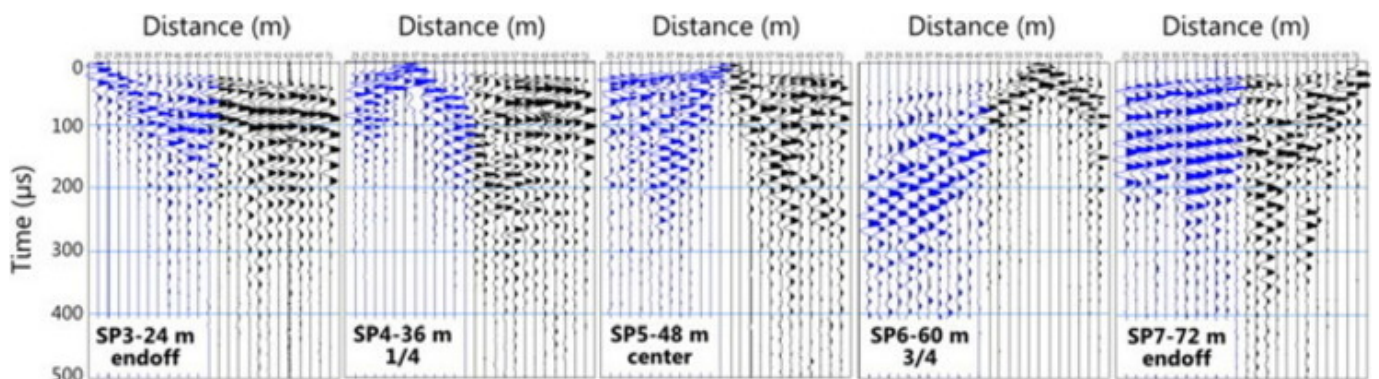

Download from
Dreamstime.com

This watermarked comp image is for previewing purposes only.

ID 2468711

© Milan Surkala | Dreamstime.com

[SeisImager Pickwin V3.14 With Plotrefa V2.73 | Tested](#)